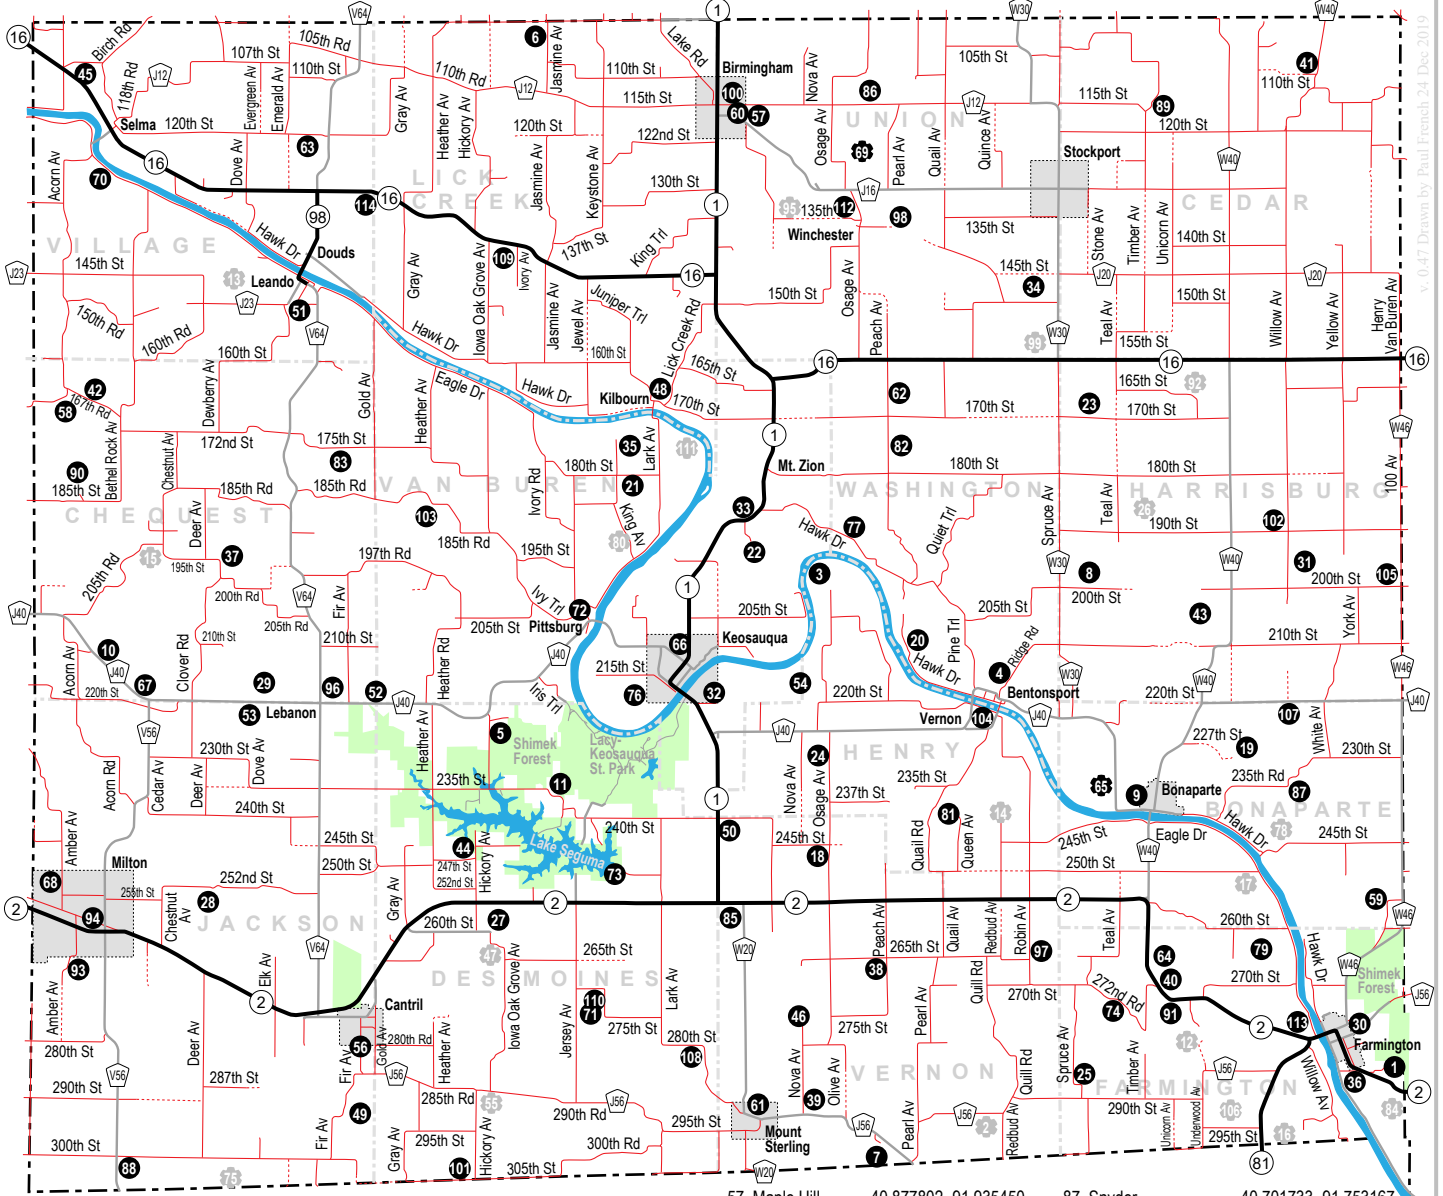

Cemeteries of Van Buren County, Iowa

1. Alfrey	40.632500,-91.722830	28. Egypt	40.674198,-92.119589	57. Maple Hill	40.877802,-91.935450	87. Snyder	40.701733,-91.753167
2. Anderson	40.616700,-91.858503	29. Emerick Family	40.730570,-92.101050	58. Mathias	40.803078,-92.168235	88. South Prairie	40.609205,-92.149233
3. Anson	40.759250,-91.917150	30. Farmington	40.642200,-91.732566	59. McDaniel	40.675100,-91.724300	89. Spencer	40.879190,-91.801000
4. Bentonsport	40.732252,-91.851558	31. Farnum	40.762170,-91.752080	60. Meth. Episcopal	40.878750,-91.942700	90. Spenser Farm	40.784720,-92.164130
5. Bethel	40.718545,-92.024858	32. Fellows	40.725862,-91.949895	61. Miller	40.620890,-91.931200	91. Steinmeyer	40.649060,-91.795480
(Des Moines Twp)		33. Forbes	40.773246,-91.939442	62. Miller Chapel	40.804472,-91.890726	92. Stone Tree	40.805584,-91.789056
6. Bethel	40.896745,-92.006188	34. Fordyce	40.838766,-91.855492	63. Mt. Moriah	40.870855,-92.086288	93. Stookesberry	40.658361,-92.166847
(Lick Creek Twp)		35. Gilbert	40.791693,-91.977951	64. Neumann	40.661144,-91.799612	94. Sunnyside	40.668083,-92.155735
7. Blackledge	40.609392,-91.895512	36. Greenglade	40.630591,-91.734332	65. New Lexington	40.702809,-91.816834	95. Tedrow	40.850025,-91.925171
8. Blackmore	40.758363,-91.825168	37. Groves	40.763048,-92.113215	66. Oak Lawn	40.739400,-91.959600	96. Ten Eyck	40.728260,-92.079500
9. Bonaparte	40.701018,-91.808421	38. Harden	40.660205,-91.892488	67. Oak Point	40.727550,-92.141700	97. Thompson	40.662792,-91.843410
10. Bonar	40.737720,-92.149940	39. Harness	40.623366,-91.919338	68. Oaks	40.679471,-92.169347	98. Topping	40.850000,-91.887967
11. Boston	40.703107,-92.002407	40. Helwig	40.653350,-91.799790	69. Parkerville	40.866692,-91.900171	99. Trumbo	40.816694,-91.841835
12. Boyer	40.638090,-91.787111	41. Hickory Grove	40.886958,-91.746882	70. Passmore	40.860855,-92.155179	100. United Presbyterian	40.879579,-91.943725
13. Boyer Farm	40.833356,-92.111289	42. Hissem	40.803078,-92.159044	71. Phillips	40.647460,-91.991830	101. Upton	40.607050,-92.034280
14. Bradford	40.695176,-91.852744	43. Holsworth	40.748535,-91.787317	72. Pittsburg	40.749056,-91.995692	102. Vale	40.769760,-91.761400
15. Buckles	---	44. Hoskin	40.686983,-92.034300	73. Prall	40.681550,-91.982111	103. Valentine	40.774700,-92.046150
16. Burrier	40.614757,-91.758777	45. Iowaville	40.886132,-92.162957	74. Preen	40.645867,-91.815168	104. Vernon	40.723641,-91.859891
17. Cave	40.682200,-91.771160	46. Jones	40.645627,-91.920374	75. Price	40.602850,-92.113200	105. Wallingford	40.756770,-91.723000
18. Center Chapel	40.688641,-91.911282	47. Kaiser	40.661760,-92.024980	76. Purdom	40.727300,-91.974000	106. Wells	---
19. Chapman	40.712800,-91.772617	48. Kilbourne	40.804684,-91.970510	77. Railroad	40.768084,-91.904337	107. White	40.725450,-91.756700
20. Columbus	40.741696,-91.883503	49. Koellner	40.620570,-92.069490	78. Reed's Creek	40.691699,-91.758499	(Bonaparte Twp)	
21. Cook	40.784020,-91.977990	50. Landess	40.695261,-91.948187	79. Rhoades	40.661978,-91.766277	108. White	40.637087,-91.958392
22. County Home/Farm	40.769225,-91.936338	51. Leando	40.826968,-92.088510	80. Rider	40.766693,-91.977951	(Des Moines Twp)	
23. Dibble	40.800862,-91.824057	52. Lebanon	40.726157,-92.063166	81. Robb	40.697253,-91.868225	109. White Chapel	40.841691,-92.020452
24. Dodson	40.711188,-91.912022	53. Lebanon Amish	40.724660,-92.106050	82. Rogers	40.791694,-91.889059	110. Wiley	40.651520,-91.986800
25. Dulin	40.628031,-91.828997	54. Lippincott	40.729660,-91.920140	83. Roush	40.787006,-92.075362	111. Wilson	40.791693,-91.958506
26. Dunn	40.775029,-91.806001	55. Mantonye*	40.625260,-92.024960	84. Salubria	40.616702,-91.725165	112. Winchester	40.850025,-91.904338
27. East Home Prairie	40.667344,-92.022512	56. Maple Grove	40.638641,-92.068232	85. Seaman	40.671500,-91.944980	113. Wright	40.640850,-91.752100
				86. Smith	40.880395,-91.896820	114. Zion Lutheran	40.855800,-92.066300