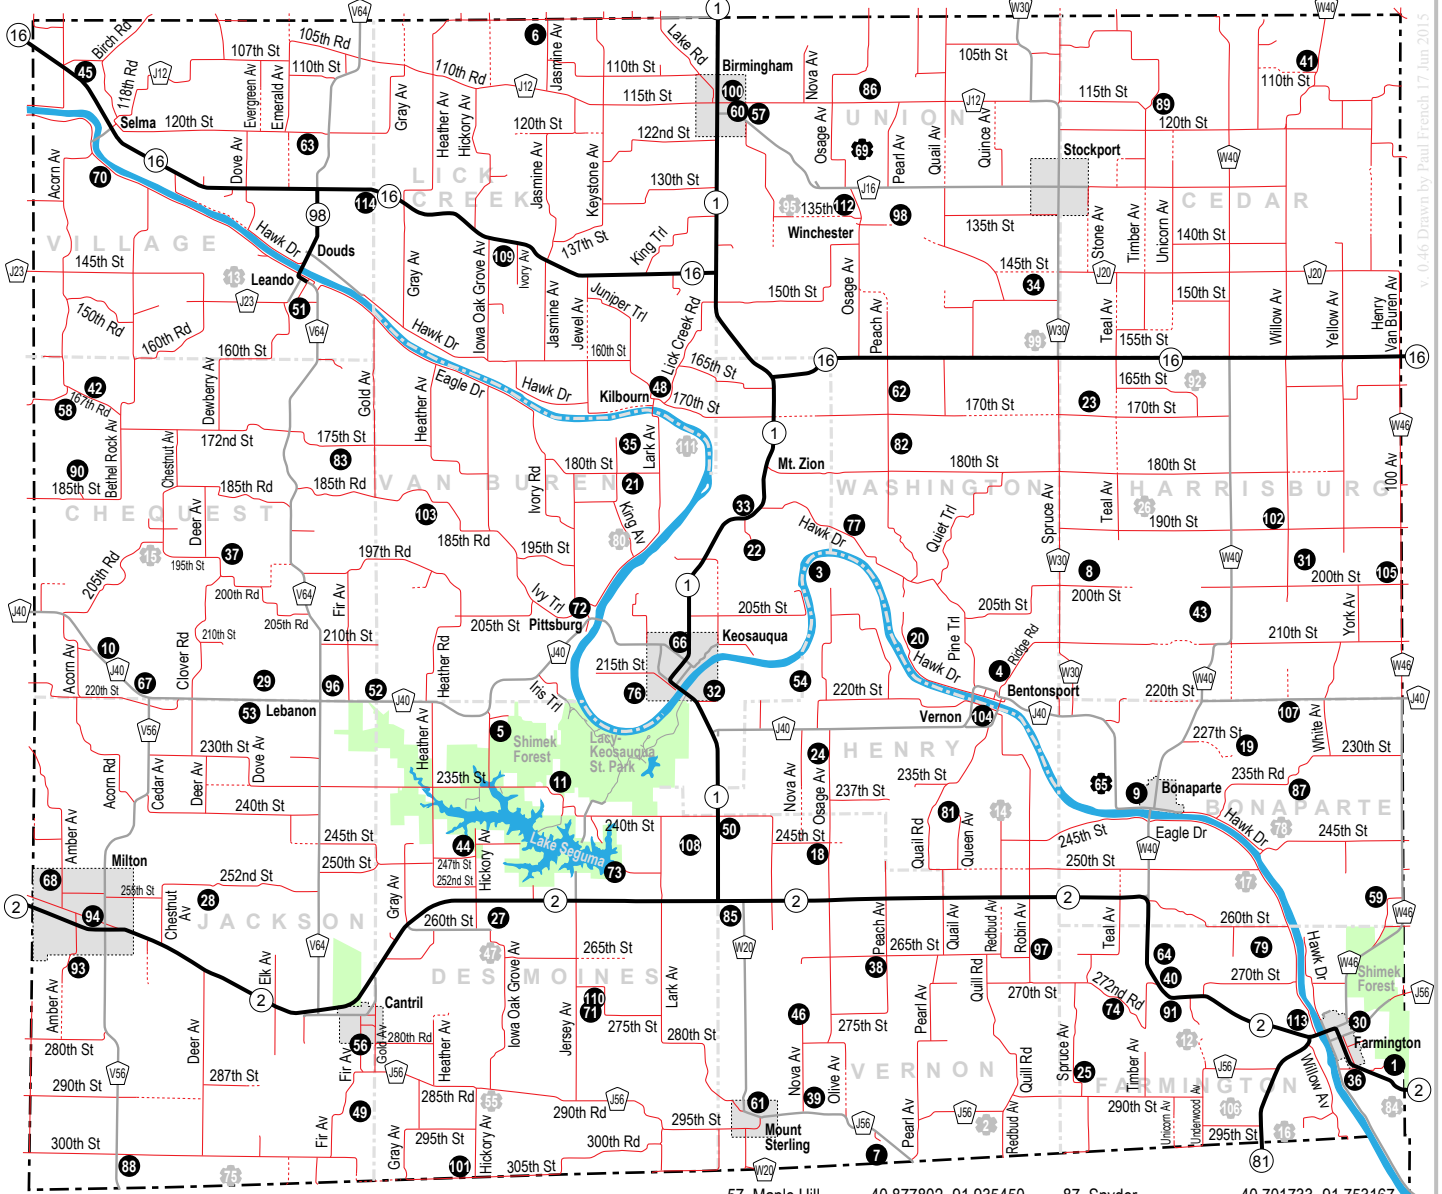

Cemeteries of Van Buren County, Iowa

© 0.46 Drawn by Paul French 17 Jun 2013

1. Alfrey	40.632500,-91.722830	28. Egypt	40.674198,-92.119589	57. Maple Hill	40.877802,-91.935450	87. Snyder	40.701733,-91.753167
2. Anderson	40.616700,-91.858503	29. Emerick Family	40.730570,-92.101050	58. Mathias	40.803078,-92.168235	88. South Prairie	40.609205,-92.149233
3. Anson	40.759250,-91.917150	30. Farmington	40.642200,-91.732566	59. McDaniel	40.675100,-91.724300	89. Spencer	40.879190,-91.801000
4. Bentonsport	40.732252,-91.851558	31. Farnum	40.762170,-91.752080	60. Meth. Episcopal	40.878750,-91.942700	90. Spenser Farm	40.784720,-92.164130
5. Bethel	40.718545,-92.024858	32. Fellows	40.725862,-91.949895	61. Miller	40.620890,-91.931200	91. Steinmeyer	40.649060,-91.795480
6. Bethel	40.896745,-92.006188	33. Forbes	40.773246,-91.939442	62. Miller Chapel	40.804472,-91.890726	92. Stone Tree	40.805584,-91.789056
(Des Moines Twp)		34. Fordyce	40.838766,-91.855492	63. Mt. Moriah	40.870855,-92.086288	93. Stookesberry	40.658361,-92.166847
7. Blackledge	40.609392,-91.895512	35. Gilbert	40.791693,-91.977951	64. Neumann	40.661144,-91.799612	94. Sunnyside	40.668083,-92.155735
8. Blackmore	40.758363,-91.825168	36. Greenglade	40.630591,-91.734332	65. New Lexington	40.702809,-91.816834	95. Tedrow	40.850025,-91.925171
9. Bonaparte	40.701018,-91.808421	37. Groves	40.763048,-92.113215	66. Oak Lawn	40.739400,-91.959600	96. Ten Eyck	40.728260,-92.079500
10. Bonar	40.737720,-92.149940	38. Harden	40.660205,-91.892488	67. Oak Point	40.727550,-92.141700	97. Thompson	40.662792,-91.843410
11. Boston	40.703107,-92.002407	39. Harness	40.623366,-91.919338	68. Oaks	40.679471,-92.169347	98. Topping	40.850000,-91.887967
12. Boyer	40.638090,-91.787111	40. Helwig	40.653350,-91.799790	69. Parkerville	40.866692,-91.900171	99. Trumbo	40.816694,-91.841835
13. Boyer Farm	40.833356,-92.111289	41. Hickory Grove	40.886958,-91.746882	70. Passmore	40.860855,-92.155179	100. United Presbyterian	40.879579,-91.943725
14. Bradford	40.695176,-91.852744	42. Hissem	40.803078,-92.159044	71. Phillips	40.647460,-91.991830	101. Upton	40.607050,-92.034280
15. Buckles		43. Holsworth	40.748535,-91.787317	72. Pittsburg	40.749056,-91.995692	102. Vale	40.769760,-91.761400
16. Burrier	40.614757,-91.758777	44. Hoskin	40.686983,-92.034300	73. Prall	40.681550,-91.982111	103. Valentine	40.774700,-92.046150
17. Cave	40.682200,-91.771160	45. Iowaville	40.886132,-92.162957	74. Preen	40.645867,-91.815168	104. Vernon	40.723641,-91.859891
18. Center Chapel	40.688641,-91.911282	46. Jones	40.645627,-91.920374	75. Price	40.602850,-92.113200	105. Wallingford	40.756770,-91.723000
19. Chapman	40.712800,-91.772617	47. Kaiser	40.661760,-92.024980	76. Purdum	40.727300,-91.974000	106. Wells	
20. Columbus	40.741696,-91.883503	48. Kilbourne	40.804684,-91.970510	77. Railroad	40.768084,-91.904337	107. White	40.725450,-91.756700
21. Cook	40.784020,-91.977990	49. Koellner	40.620570,-92.069490	78. Reed's Creek	40.691699,-91.758499	(Bonaparte Twp)	
22. County Home/Farm	40.769225,-91.936338	50. Landess	40.695261,-91.948187	79. Rhoades	40.661978,-91.766277	108. White	40.687870,-91.958420
23. Dibble	40.800862,-91.824057	51. Leando	40.826968,-92.088510	80. Rider	40.766693,-91.977951	(Des Moines Twp)	
24. Dodson	40.711188,-91.912022	52. Lebanon	40.726157,-92.063166	81. Robb	40.697253,-91.868225	109. White Chapel	40.841691,-92.020452
25. Dulin	40.628031,-91.828997	53. Lebanon Amish	40.724660,-92.106050	82. Rogers	40.791694,-91.889059	110. Wiley	40.651520,-91.986800
26. Dunn	40.770299,-91.806001	54. Lippincott	40.729660,-91.920140	83. Roush	40.787006,-92.075362	111. Wilson	40.791693,-91.958506
27. East Home Prairie	40.667344,-92.022512	55. Mantonye*	40.625260,-92.024960	84. Salubria	40.616702,-91.725165	112. Winchester	40.850025,-91.904338
		56. Maple Grove	40.638641,-92.068232	85. Seaman	40.671500,-91.944980	113. Wright	40.640850,-91.752100
				86. Smith	40.880395,-91.896820	114. Zion Lutheran	40.855800,-92.066300